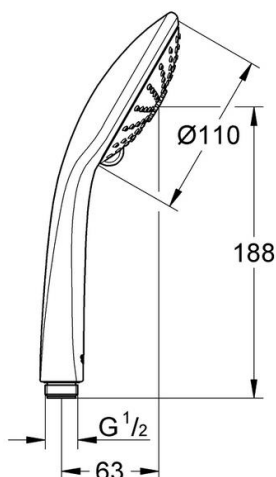

27221GL0

Hand shower 3 sprays

- Rain, Massage, SmartRain
- **GROHE DreamSpray** perfect spray pattern
- **GROHE SprayDimmer** (Stepless flow rate reduction)
- **GROHE StarLight** finish
- spray plate white
- **SpeedClean** anti-limescale system
- **Inner WaterGuide** for a longer life
- Universal Mounting System. Fits all standard shower hoses
- suitable for instantaneous heater
- min. recommended pressure 1 bar

Hand Shower

Dynamic flow pressure (kPa)	50	150	250	350	500
Flow rate (l / min)	6.33	9.33	9.20	8.45	8.70

RAIN SPRAY

Wide and luxurious – a soft, delicate pattern to soothe the skin. Mimicking warm summer rain, the spray provides a full and even coverage.