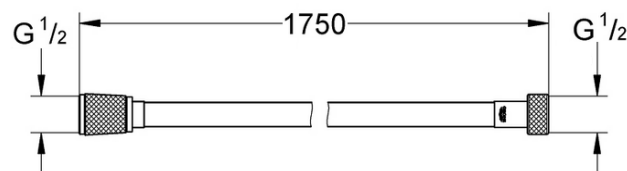

TwistFree – prevents your shower hose from twisting

TwistFree shower hoses are inspired by everyday experience: ever had to struggle with a twisted shower hose? TwistFree keeps your shower hose flexible and in shape, saving you that trouble.