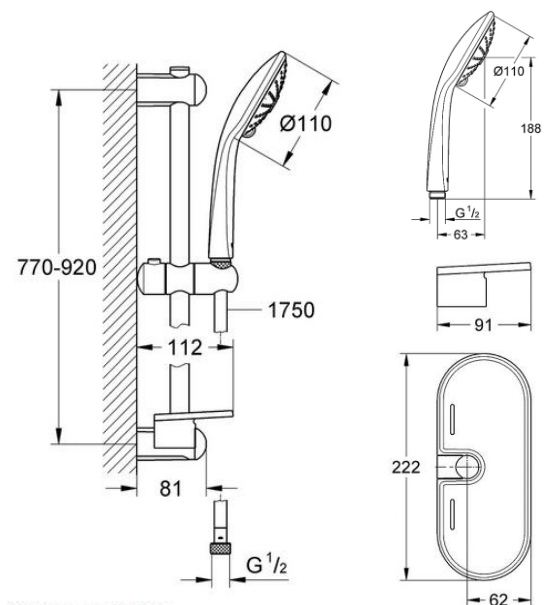

Hand Shower

Dynamic flow pressure (kPa)	50	150	250	350	500
Flow rate (l / min)	6.33	9.33	9.20	8.45	8.70

Colour options:

- 001 | StarLight Chrome
- DC1 | SuperSteel
- DA1 | Warm Sunset
- A01 | Hard Graphite
- AL1 | Brushed Hard Graphite
- GL1 | Cool Sunrise
- GN1 | Brushed Cool Sunrise
- DL1 | Brushed Warm Sunset
- BE1 | Polished Nickel
- EN1 | Brushed Nickel

"Euphoria 110 Massage" shower rail set 3 sprays, Cool Sunrise finish Rain, SmartRain and Massage Spray

Consisting of :
hand shower Massage (27 221 GL0)
shower rail 900 mm (27 500 GL0)
Silverflex shower hose 1750 mm (28 388 GL0)
GROHE EasyReach tray (27 596 000)

GROHE DreamSpray perfect spray pattern
GROHE StarLight finish
GROHE SprayDimmer (Stepless flow rate reduction)
GROHE QuickFix (upper bracket adjustable to adapt to existing holes)
SpeedClean anti-limescale system
Inner WaterGuide for a longer life
Twistfree preventing the hose from twisting
suitable for instantaneous heater
min. recommended pressure 1 bar

Note:

* All information of the above is for the reference only. No prior notice is made if any changes.