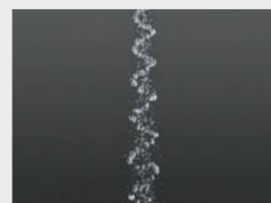

Hand Shower

Dynamic flow pressure (kPa)	50	150	250	350	500
Flow rate (l / min)	6.33	9.33	9.20	8.45	8.70

RAIN SPRAY

Wide and luxurious – a soft, delicate pattern to soothe the skin. Mimicking warm summer rain, the spray provides a full and even coverage.

SMARTRAIN SPRAY

All the features and benefits of our authentic Rain spray but with a reduced flow. A smart pattern that uses less water to deliver full showering enjoyment.

MASSAGE SPRAY

A pulsating spray pattern for a stimulating massage. Gives a unique and invigorating all-over massage.

Easy to clean thanks to the GROHE StarLight chrome coating

Just wipe the tap down with a dry cloth – the ultra smooth surface finish is scratch resistant and ensures a lasting luminous sheen. You'll save plenty of time cleaning while your tap always looks shiny and new.