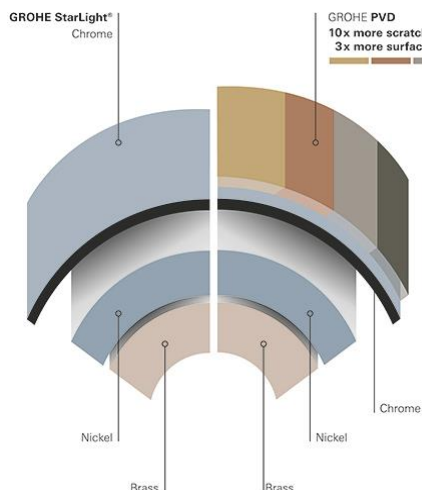

PROJECT		REF		REV	ITEM CODE	
LOCATION		DATE			PAGE	

SANITARY WARE SPECIFICATION SHEET

GROHE QuickFix Plus quick and easy installation in a few simple steps

Save time on the installation of your tap with GROHE QuickFix Plus. Consisting of fewer parts, our new system makes the installation process quicker and easier than ever.

"Silverflex" 28388GL0 Shower hose Twistfree 1750

- 1750 mm
- smooth surface for easy cleaning
- tensile strength 500 N
- pressure resistance up to 5 bar
- heat resistance 70°C
- AntiFold bendproof
- universal connection G 1/2" x 1/2"
- Rotation cone for **Twistfree** function
- **GROHE StarLight** finish
- **blister packaging**